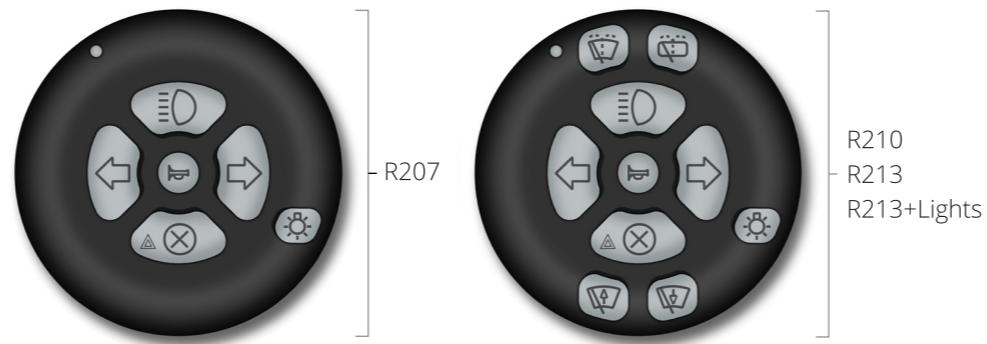

Why Choose Lodgesons?

Lodgesons are a market leading manufacturer of wireless keypad spinners, selling across Australia & worldwide. We offer the highest quality systems available on the market and are the installers' choice for offering solutions that are easy to install and, in many cases, simply plug-in, minimising damage to the vehicle.

All our products are manufactured in the UK and meet the highest standards in terms of regulatory approval.

- Choice of quick release grips - lollipop or steering ball
- Ergonomic design & soft touch for maximum driver comfort
- Self-cancelling indicators available on most vehicles
- Keypad illumination for night-time driving
- Long lasting battery
- Vehicle controls will operate as normal when keypad is not in use

For further information or to find your nearest Installer, Driving Instructor or Assessment Centre go to www.lodgesons.com

Lodgesons R200 Wireless Keypad Spinners

Our multi-function R200 spinners enable you to safely steer the car whilst operating the secondary functions (e.g. indicators and wipers) with just one hand. Simply pressing a button activates the required function.

The keypad will control the functions in the same way as your car's own controls and therefore functions may vary slightly from car to car and to those listed below.

Which functions can I have?

	R207	R210	R213	R213+Lights
Indicators	✓	✓	✓	✓
Lights (dip / main & flash)	✓	✓	✓	✓
Horn	✓	✓	✓	✓
Front Wipers		✓	✓	✓
Front Washers		✓	✓	✓
Rear Wash/Wipe			✓	✓
Sidelights & Headlights On/Off				✓
Night-time Illumination	✓	✓	✓	✓
Hazards*	✓	✓	✓	✓

*If requested at time of order. Not available on all vehicles.